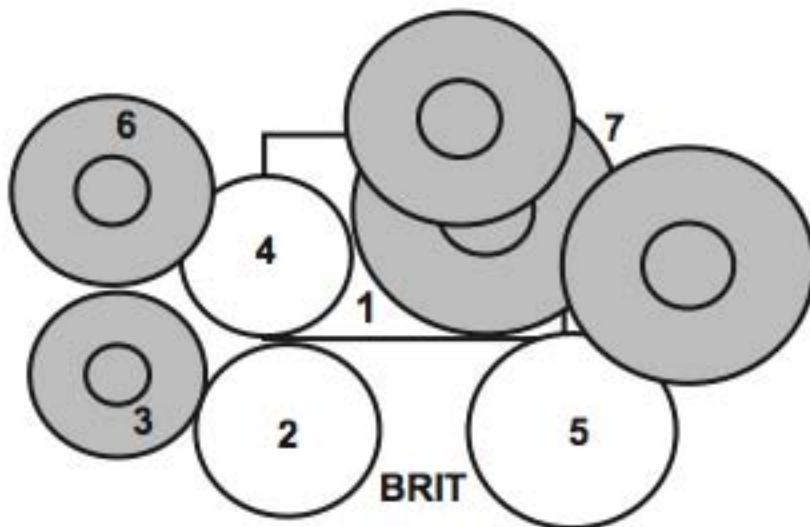

# 2008 INPUT LIST

13

PAUL

12

CHARLIE

11

RICHARD

10

9

8

- 1. KICK**
- 2. SNARE**
- 3. HAT**
- 4. RACK TOM**
- 5. FLOOR TOM**
- 6. OVERHEAD A**
- 7. OVERHEAD B**

- 8. BASS**
- 9. GUITAR 1**
- 10. GUITAR 2**
- 11. VOCAL SM58**
- 12. VOCAL SM58**
- 13. VOCAL SM58**